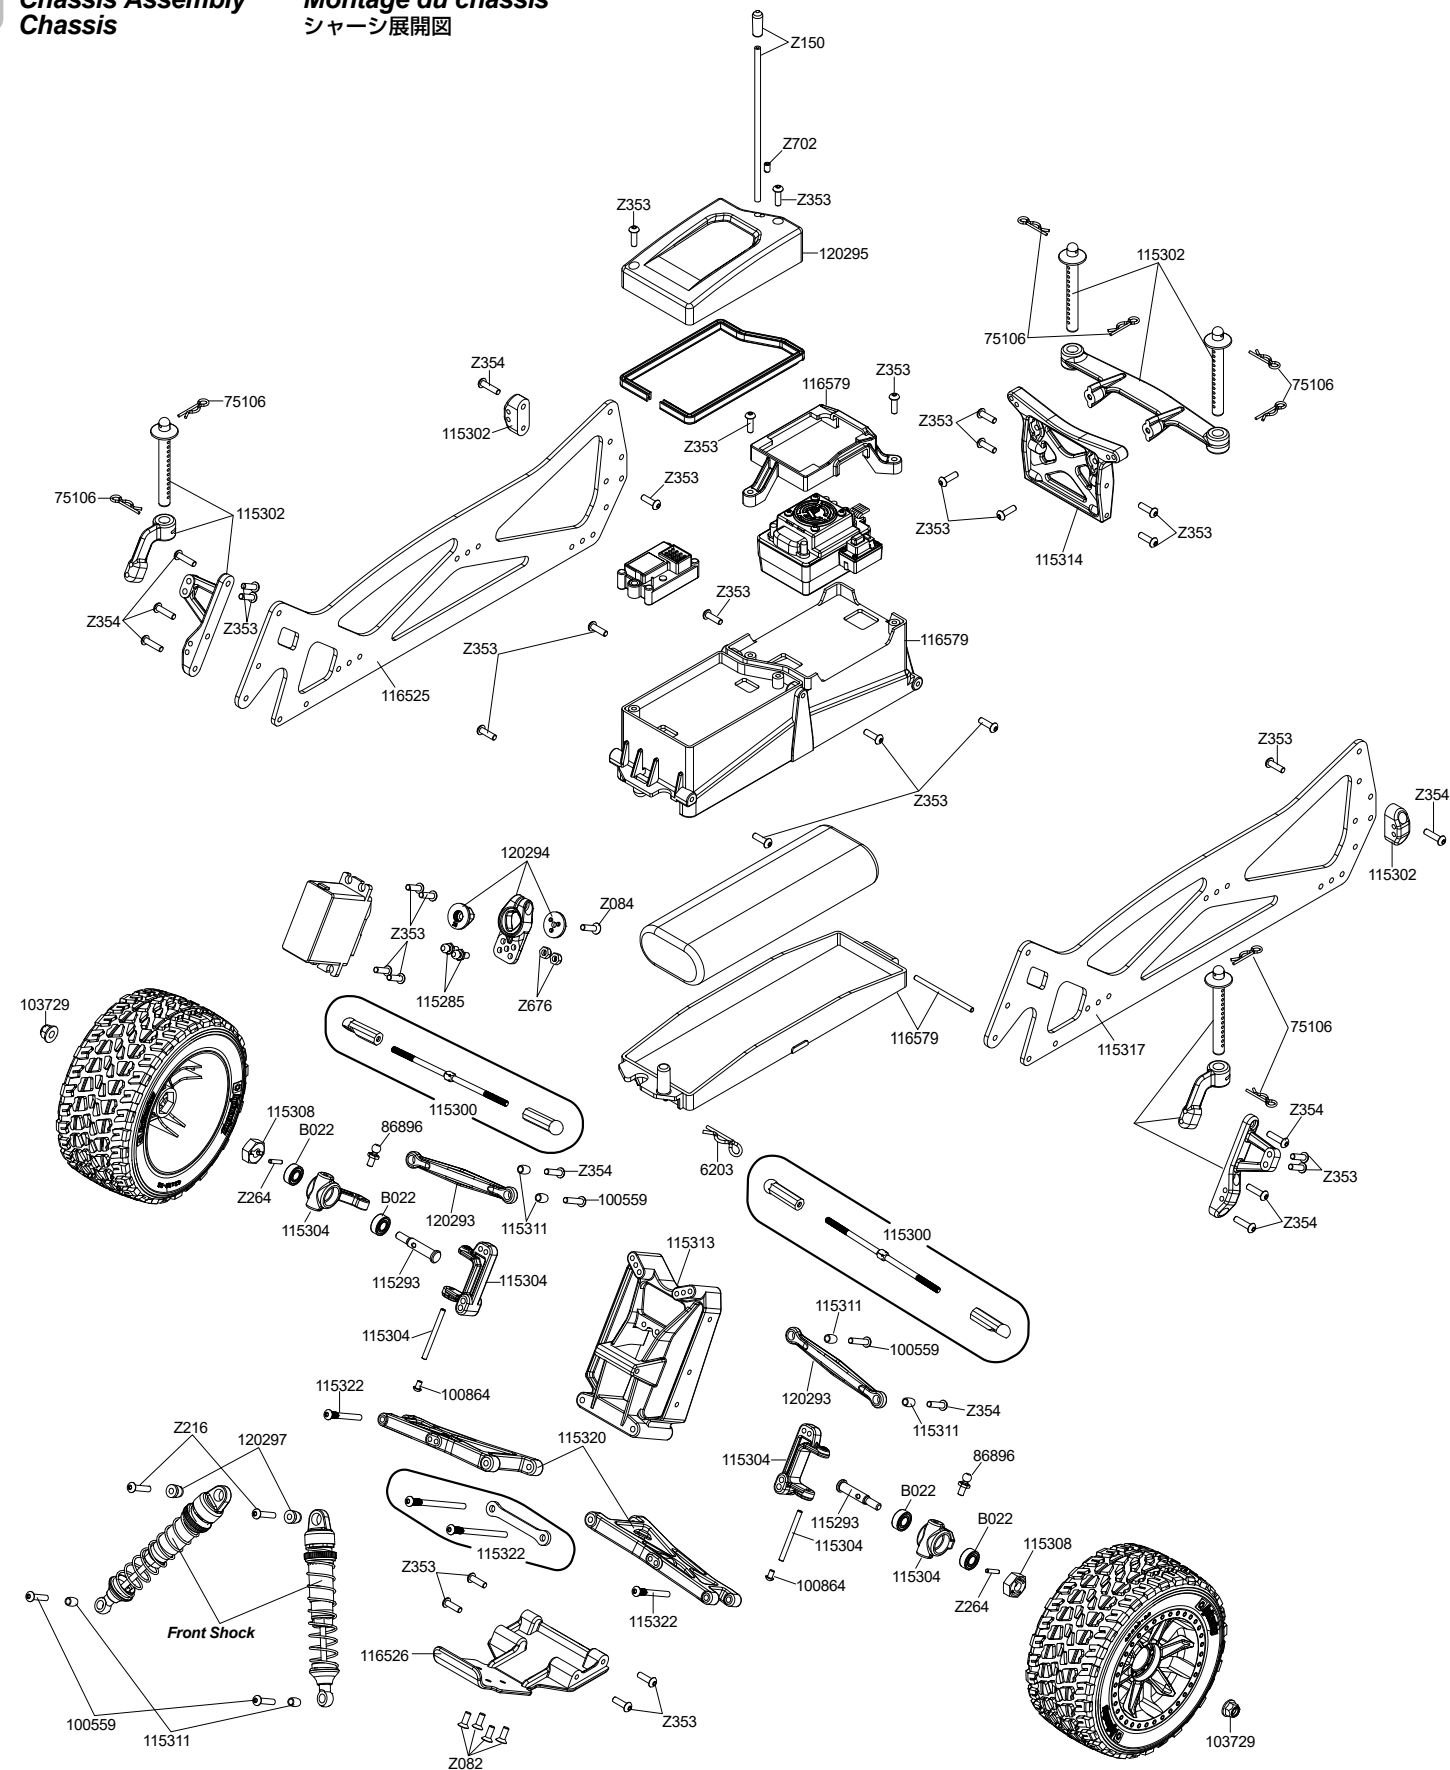

Chassis Assembly
Chassis

Montage du châssis
シャーシ展開図

Black: 116528
Chrome: 116536
White: 116738
Silver: 120136