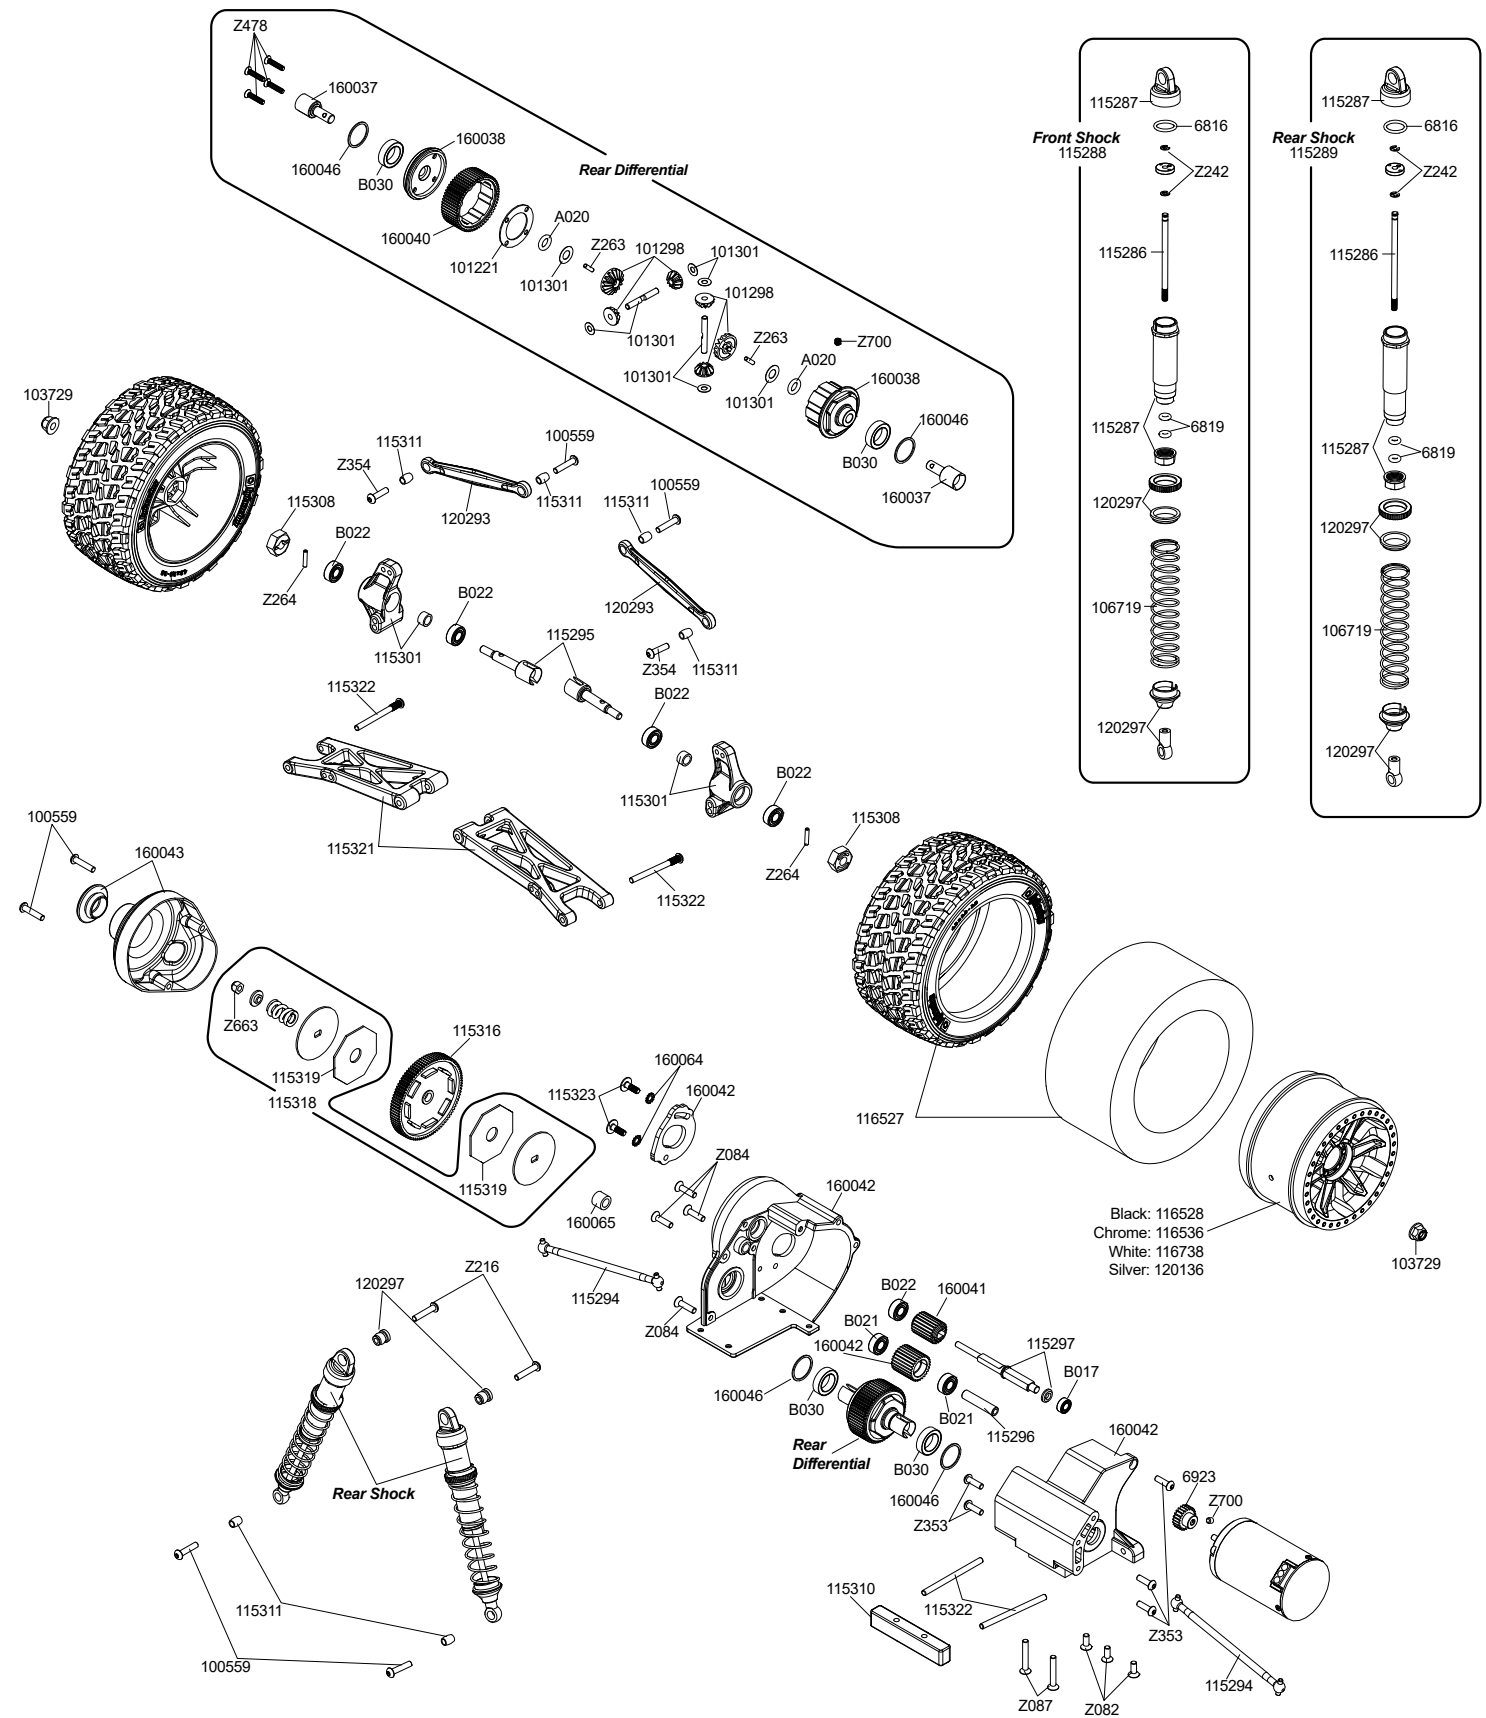

Chassis Assembly
Chassis

Montage du châssis
シャーシ展開図

Black: 116528
Chrome: 116536
White: 116738
Silver: 120136