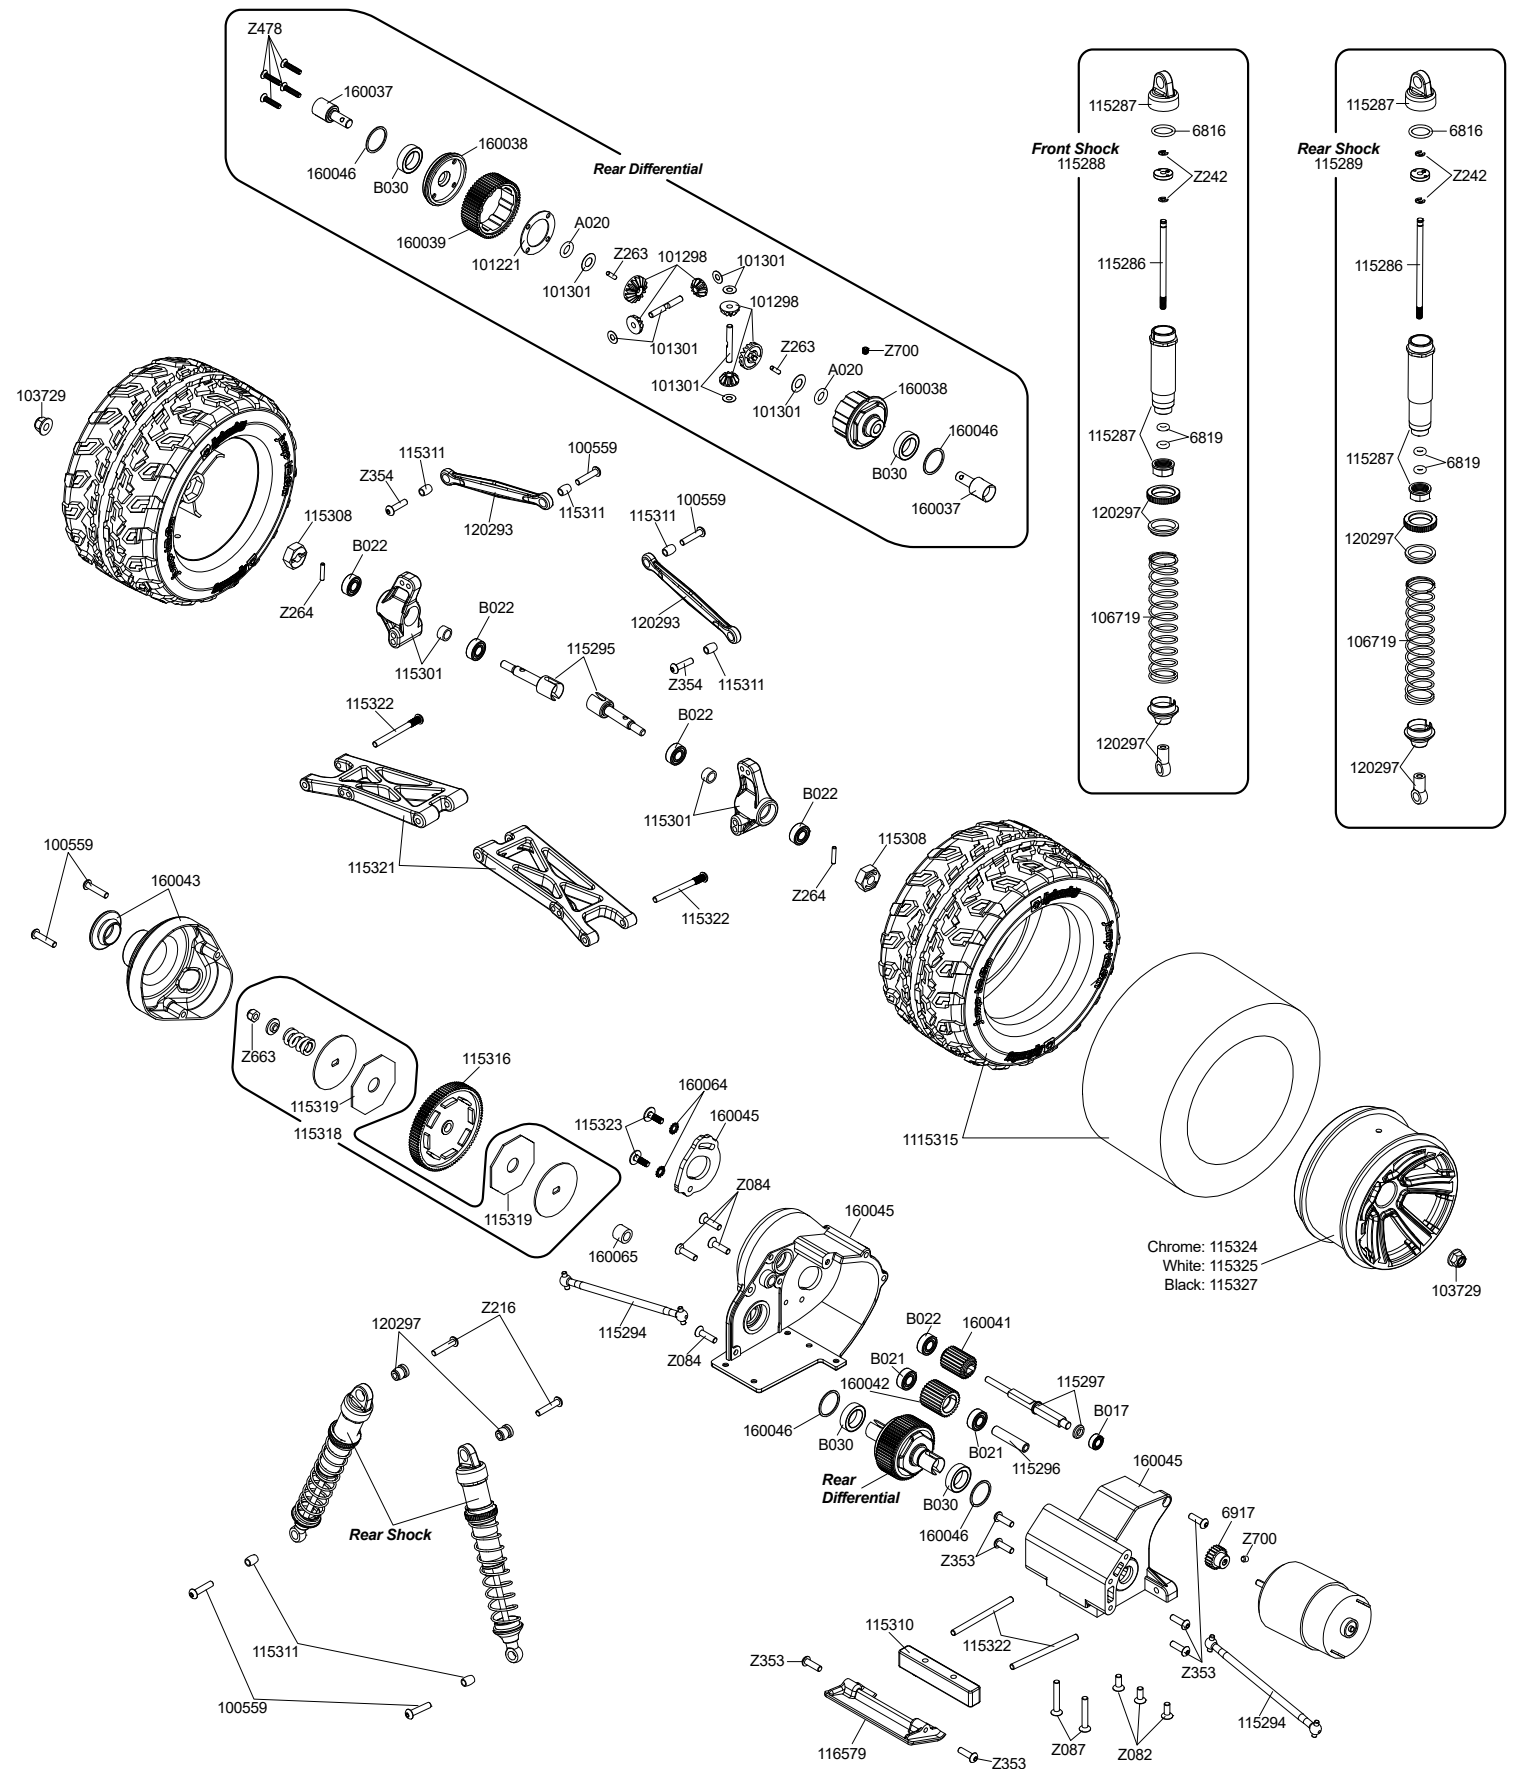

Chassis Assembly  
Chassis

Montage du châssis  
シャーシ展開図

Chrome: 115324  
White: 115325  
Black: 115327

**En Parts List**

Parts #	Description	Parts #	Description
6203	BODY CLIP (8mm/BLACK/20pcs)	116527	JUMP T2.8MS TIRE (2pcs)
6816	SILICONE O-RING S10 (6pcs)	116579	BATTERY BOX V2 SET
6819	SILICON O-RING P-3(REDF)(5pcs)	120018	HPI SS-20WR SERVO (WATER-RESISTANT/6.0V/6.5KG)
6917	PINION GEAR 17 TOOTH (48DP)	120042	HPI TF-41 / RF-41WP 2.4GHZ RADIO SET
75106	BODY CLIP (6mm/BLACK/20pcs)	120043	HPI TF-41 2.4GHZ TRANSMITTER (3CH)
86896	BALL STUD 4.8x12mm (10pcs)	120044	HPI RF-41WP RECEIVER (2.4GHZ/3CH)
100559	BUTTON HEAD SCREW M3x14mm (HEX SOCKET/10pcs)	120075	SC-3SWP2 WATERPROOF ESC WITH T-PLUG
100864	BUTTON HEAD SCREW M2.5x4mm (HEX SOCKET/10pcs)	120117	SATURN 12T 550 MOTOR
101221	DIFF CASE GASKET (3pcs)	120136	6-SHOT ST WHEEL (SILVER/2pcs)
101298	DIFF. GEAR SET	120293	CAMBER LINK (4pcs)
101301	DIFF. SHAFT SET	120294	SERVO SAVER SET
103729	SERRATED FLANGE LOCK NUT M4 (SILVER/10pcs)	120295	ESC/RECEIVER BOX LID SET
106719	SPRING 13x69x1.1mm 10 COILS (RED/2pcs)	120297	SHOCK PARTS SET (JUMPSHOT)
115285	LOW PROFILE BALL STUD 4.8x12mm (8pcs)	160037	DIFF SHAFT 5x22.7mm (2pcs)
115286	SHOCK SHAFT SET (FRONT/REAR)	160038	DIFF CASE 5x30x16mm
115287	SHOCK BODY SET (FRONT/REAR)	160039	DIFF GEAR 60T
115288	SPORT SHOCK SET (FRONT/2pcs)	160041	TOP SHAFT GEAR SET V2 (22T)
115289	SPORT SHOCK SET (REAR/2pcs)	160042	HD IDLER GEAR V2 (27T)
115293	FRONT AXLE (2pcs)	160043	SPUR GEAR COVER V2
115294	DRIVE SHAFT 83mm (2pcs)	160045	GEAR BOX SET V2
115295	STUB AXLE (2pcs)	160046	WASHER 12x15x0.3mm (10pcs)
115296	IDLE GEAR SHAFT (5x23mm)	160047	FRONT BODY POST MOUNT (JUMPSHOT SC)
115297	TOP SHAFT SET	160064	LOCK WASHER 3x6mm (10pcs)
115300	STEERING TURNBUCKLE SET (2pcs)	160065	SPACER 5x8x6.5mm (GUNMETAL)
115301	REAR HUB SET (2pcs)	160075	JUMPSHOT SC TOYO TIRES OPEN COUNTRY M/T
115302	BODY POST/CAMBER LINK SET (FRONT/REAR)	160264	JUMPSHOT MT V2.0 BODYSHELL
115304	STEERING BLOCK SET	160265	JUMPSHOT SC V2.0 BODYSHELL
115308	12mm WHEEL HEX HUB SET (4pcs)	160266	JUMPSHOT ST V2.0 BODYSHELL
115309	FRONT SKID PLATE	A020	O-RING P-5 (4pcs)
115310	REAR ARM MOUNT/REAR SKID PLATE	B017	BALL BEARING 4x8x3mm (2pcs)
115311	LINKAGE PIVOT (10pcs)	B021	BALL BEARING 5x10x4mm (2pcs)
115313	FRONT SHOCK TOWER	B022	BALL BEARING 5x11x4mm (2pcs)
115314	REAR SHOCK TOWER	B030	BALL BEARING 10x15x4mm (2pcs)
115315	JUMP T2.8M TIRE (2pcs)	Z082	FLAT HEAD SCREW M3x8mm HEX SOCKET/10pcs
115316	90T SPUR GEAR (48P)	Z084	FLAT HEAD SCREW M3x12mm HEX SOCKET/10pcs/2.0mm
115317	TVP MAIN CHASSIS SET	Z150	ANTENNA PIPE SET
115318	SLIPPER PAD SET	Z216	BUTTON HEAD SCREW M3x15mm (HEX SOCKET/4pcs)
115319	SLIPPER PAD (2pcs)	Z242	E-CLIPS E2mm (20pcs)
115320	FRONT SUSPENSION ARM SET	Z263	PIN 2x8mm (12pcs)
115321	REAR SUSPENSION ARM SET	Z264	PIN 2x10mm (10pcs)
115322	HINGE PIN SET (FRONT/REAR)	Z353	BUTTON HEAD SCREW M3x10mm HEX SOCKET/10pcs
115323	MOTOR SCREW M3x9mm (4pcs)	Z354	BUTTON HEAD SCREW M3x12mm HEX SOCKET/10pcs
115324	6-SHOT MT WHEEL (CHROME/2PCS)	Z478	TP. FLAT HEAD SCREW M2.6x12mm (12pcs)
116517	FRONT BUMPER SET (SC)	Z663	LOCK NUT M3 (6pcs)
116518	REAR BUMPER SET (SC)	Z676	LOCK NUT M3 THIN TYPE (4pcs)
116519	CAP HEAD SCREW M3.5x16mm (10pcs)	Z700	SET SCREW M3x3mm (6pcs)
116520	TVP MAIN CHASSIS SET (SC)	Z702	SET SCREW M3x5mm (10pcs)
116521	8-SHOT SC WHEEL (BLACK/2pcs)		
116522	JUMP SC TIRE (2pcs)		
116525	TVP MAIN CHASSIS SET (ST)		
116526	FRONT SKID PLATE (ST)		