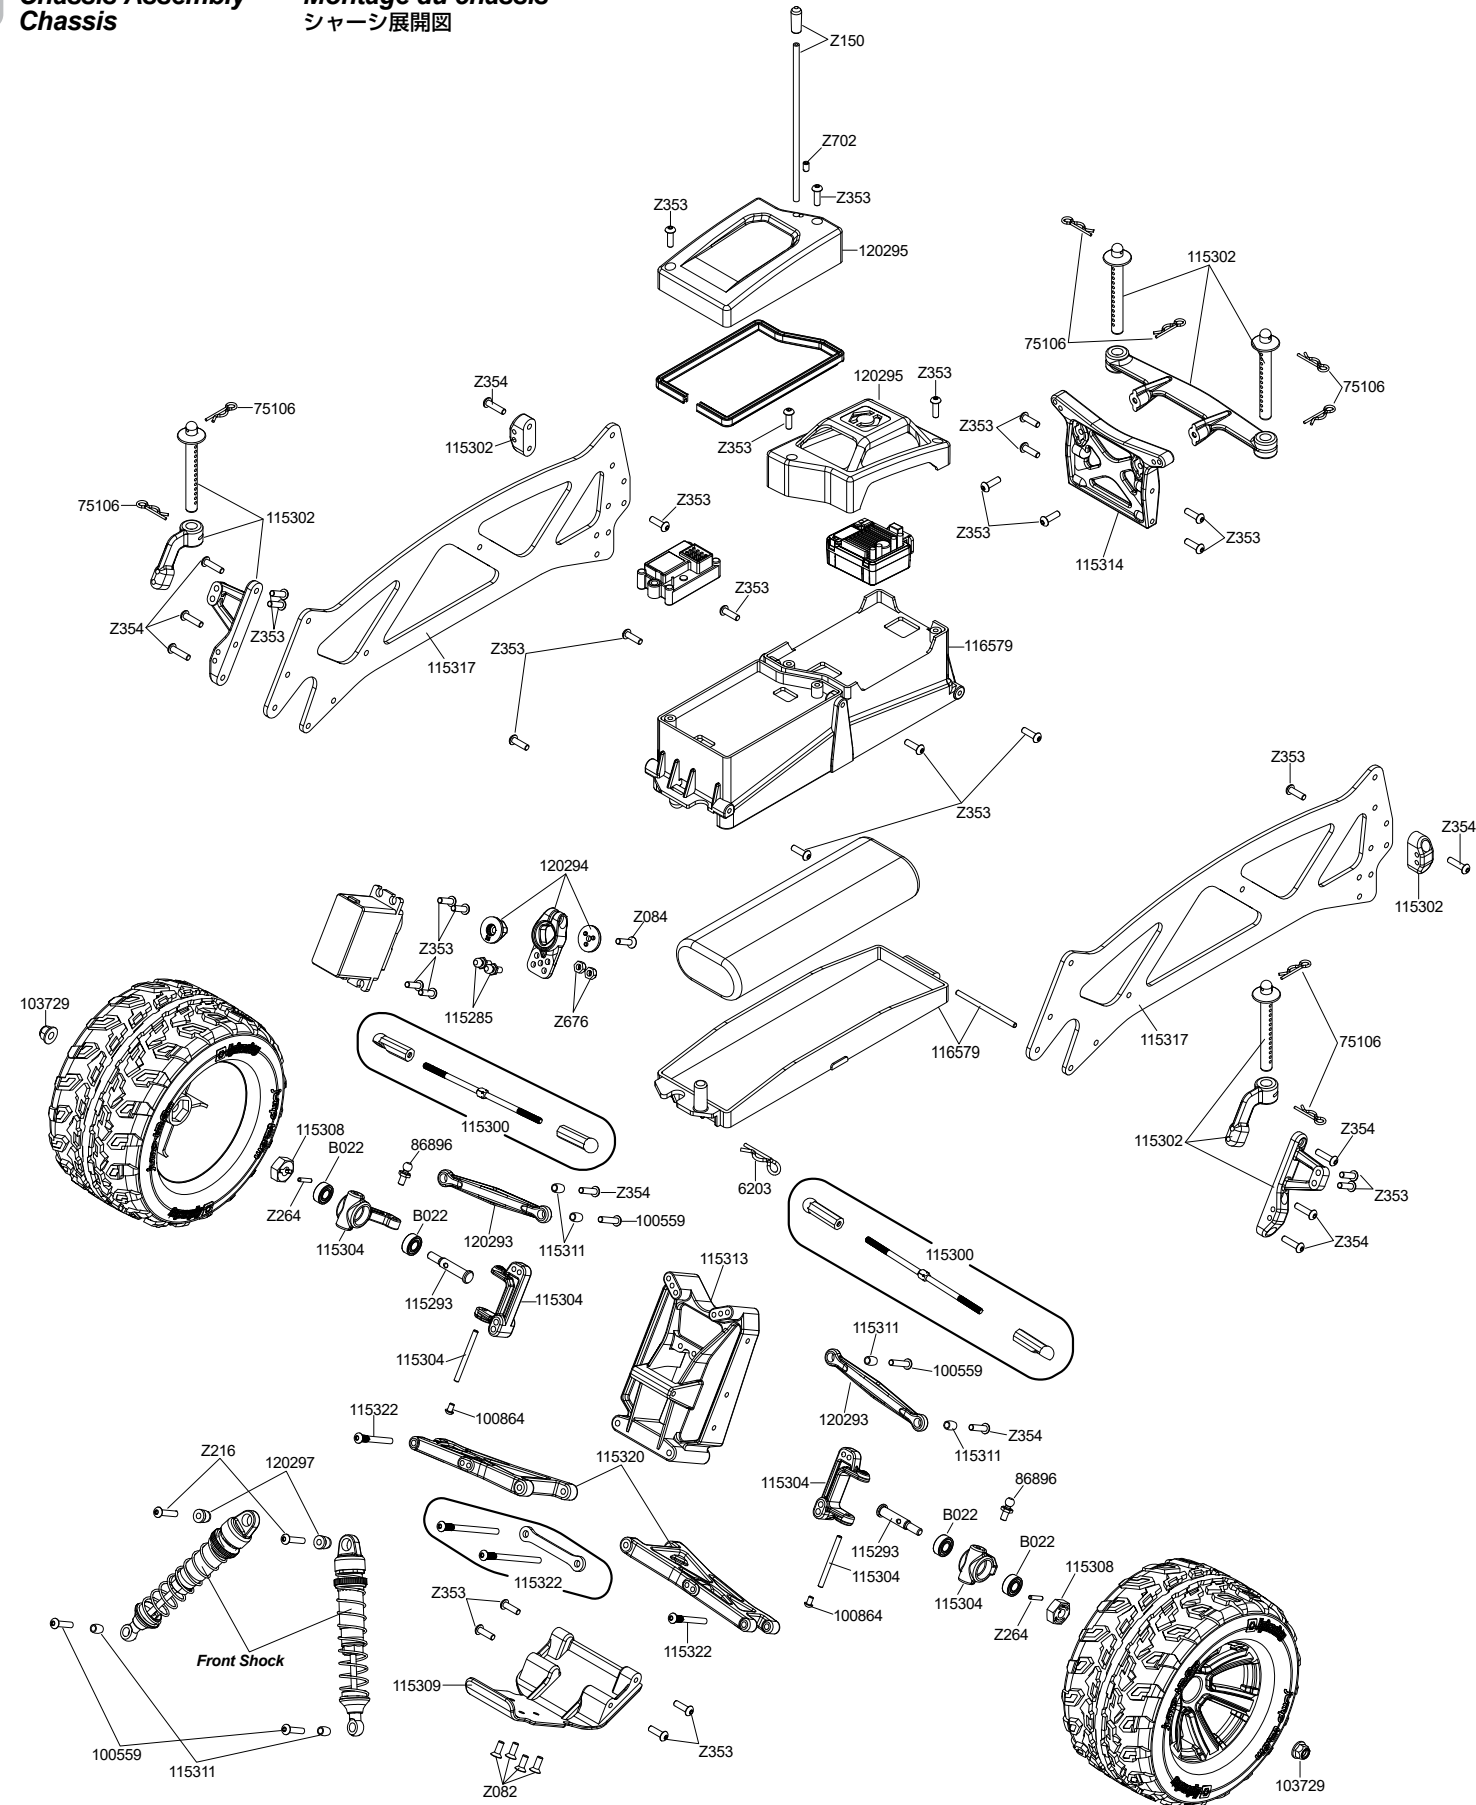

Chassis Assembly  
Chassis

Montage du châssis  
シャーシ展開図

Chrome: 115324  
White: 115325  
Black: 115327

**En Parts List**

Parts #	Description	Parts #	Description
6203	BODY CLIP (8mm/BLACK/20pcs)	116527	JUMP T2.8MS TIRE (2pcs)
6816	SILICONE O-RING S10 (6pcs)	116579	BATTERY BOX V2 SET
6819	SILICON O-RING P-3(REDF)(5pcs)	120018	HPI SS-20WR SERVO (WATER-RESISTANT/6.0V/6.5KG)
6917	PINION GEAR 17 TOOTH (48DP)	120042	HPI TF-41 / RF-41WP 2.4GHZ RADIO SET
75106	BODY CLIP (6mm/BLACK/20pcs)	120043	HPI TF-41 2.4GHZ TRANSMITTER (3CH)
86896	BALL STUD 4.8x12mm (10pcs)	120044	HPI RF-41WP RECEIVER (2.4GHZ/3CH)
100559	BUTTON HEAD SCREW M3x14mm (HEX SOCKET/10pcs)	120075	SC-3SWP2 WATERPROOF ESC WITH T-PLUG
100864	BUTTON HEAD SCREW M2.5x4mm (HEX SOCKET/10pcs)	120117	SATURN 12T 550 MOTOR
101221	DIFF CASE GASKET (3pcs)	120136	6-SHOT ST WHEEL (SILVER/2pcs)
101298	DIFF. GEAR SET	120293	CAMBER LINK (4pcs)
101301	DIFF. SHAFT SET	120294	SERVO SAVER SET
103729	SERRATED FLANGE LOCK NUT M4 (SILVER/10pcs)	120295	ESC/RECEIVER BOX LID SET
106719	SPRING 13x69x1.1mm 10 COILS (RED/2pcs)	120297	SHOCK PARTS SET (JUMPSHOT)
115285	LOW PROFILE BALL STUD 4.8x12mm (8pcs)	160037	DIFF SHAFT 5x22.7mm (2pcs)
115286	SHOCK SHAFT SET (FRONT/REAR)	160038	DIFF CASE 5x30x16mm
115287	SHOCK BODY SET (FRONT/REAR)	160039	DIFF GEAR 60T
115288	SPORT SHOCK SET (FRONT/2pcs)	160041	TOP SHAFT GEAR SET V2 (22T)
115289	SPORT SHOCK SET (REAR/2pcs)	160042	HD IDLER GEAR V2 (27T)
115293	FRONT AXLE (2pcs)	160043	SPUR GEAR COVER V2
115294	DRIVE SHAFT 83mm (2pcs)	160045	GEAR BOX SET V2
115295	STUB AXLE (2pcs)	160046	WASHER 12x15x0.3mm (10pcs)
115296	IDLE GEAR SHAFT (5x23mm)	160047	FRONT BODY POST MOUNT (JUMPSHOT SC)
115297	TOP SHAFT SET	160064	LOCK WASHER 3x6mm (10pcs)
115300	STEERING TURNBUCKLE SET (2pcs)	160065	SPACER 5x8x6.5mm (GUNMETAL)
115301	REAR HUB SET (2pcs)	160075	JUMPSHOT SC TOYO TIRES OPEN COUNTRY M/T
115302	BODY POST/CAMBER LINK SET (FRONT/REAR)	160264	JUMPSHOT MT V2.0 BODYSHELL
115304	STEERING BLOCK SET	160265	JUMPSHOT SC V2.0 BODYSHELL
115308	12mm WHEEL HEX HUB SET (4pcs)	160266	JUMPSHOT ST V2.0 BODYSHELL
115309	FRONT SKID PLATE	A020	O-RING P-5 (4pcs)
115310	REAR ARM MOUNT/REAR SKID PLATE	B017	BALL BEARING 4x8x3mm (2pcs)
115311	LINKAGE PIVOT (10pcs)	B021	BALL BEARING 5x10x4mm (2pcs)
115313	FRONT SHOCK TOWER	B022	BALL BEARING 5x11x4mm (2pcs)
115314	REAR SHOCK TOWER	B030	BALL BEARING 10x15x4mm (2pcs)
115315	JUMP T2.8M TIRE (2pcs)	Z082	FLAT HEAD SCREW M3x8mm HEX SOCKET/10pcs
115316	90T SPUR GEAR (48P)	Z084	FLAT HEAD SCREW M3x12mm HEX SOCKET/10pcs/2.0mm
115317	TVP MAIN CHASSIS SET	Z150	ANTENNA PIPE SET
115318	SLIPPER PAD SET	Z216	BUTTON HEAD SCREW M3x15mm (HEX SOCKET/4pcs)
115319	SLIPPER PAD (2pcs)	Z242	E-CLIPS E2mm (20pcs)
115320	FRONT SUSPENSION ARM SET	Z263	PIN 2x8mm (12pcs)
115321	REAR SUSPENSION ARM SET	Z264	PIN 2x10mm (10pcs)
115322	HINGE PIN SET (FRONT/REAR)	Z353	BUTTON HEAD SCREW M3x10mm HEX SOCKET/10pcs
115323	MOTOR SCREW M3x9mm (4pcs)	Z354	BUTTON HEAD SCREW M3x12mm HEX SOCKET/10pcs
115324	6-SHOT MT WHEEL (CHROME/2PCS)	Z478	TP. FLAT HEAD SCREW M2.6x12mm (12pcs)
116517	FRONT BUMPER SET (SC)	Z663	LOCK NUT M3 (6pcs)
116518	REAR BUMPER SET (SC)	Z676	LOCK NUT M3 THIN TYPE (4pcs)
116519	CAP HEAD SCREW M3.5x16mm (10pcs)	Z700	SET SCREW M3x3mm (6pcs)
116520	TVP MAIN CHASSIS SET (SC)	Z702	SET SCREW M3x5mm (10pcs)
116521	8-SHOT SC WHEEL (BLACK/2pcs)		
116522	JUMP SC TIRE (2pcs)		
116525	TVP MAIN CHASSIS SET (ST)		
116526	FRONT SKID PLATE (ST)		