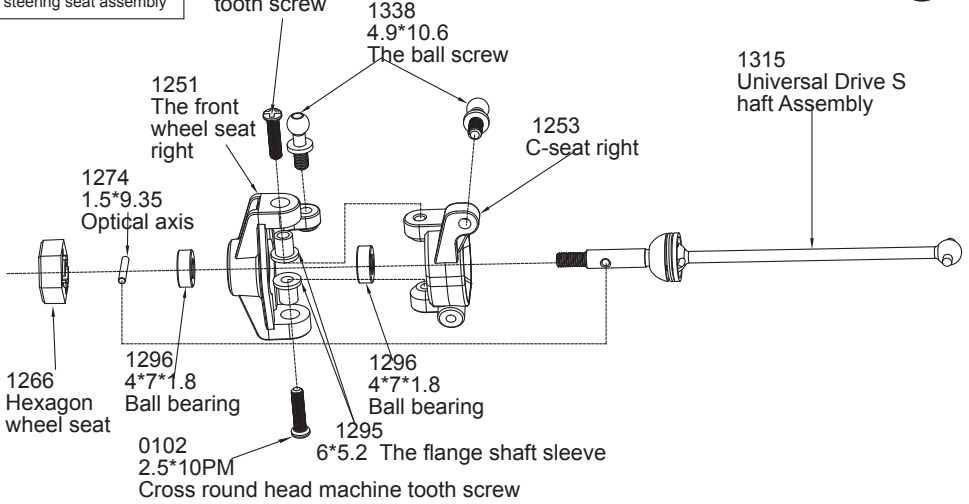

Central drive shaft assembly

14

Left rear wheel seat assembly

15

Right rear wheel seat assembly

16

17

Front shock absorber assembly

18

Front right steering seat assembly

0102
2.5*10PM
Cross round
head machine
tooth screw

19

Front turn left to seat assembly

0102
2.5*10PM
Cross round
head machine
tooth screw

20