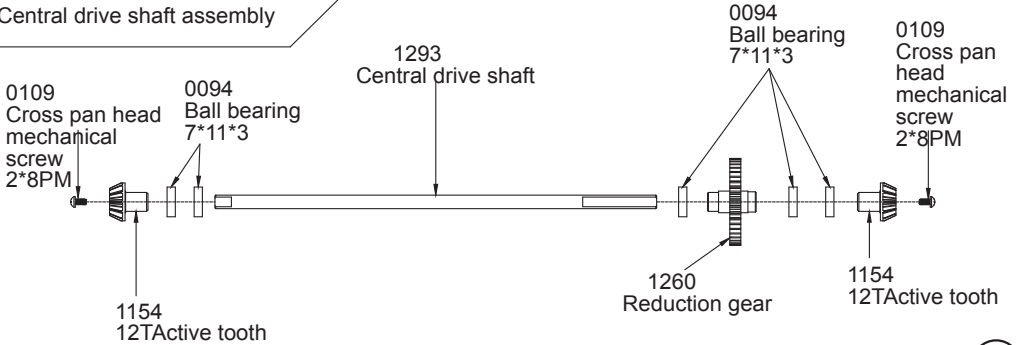

Central drive shaft assembly

14

Left rear wheel seat assembly

15

Right rear wheel seat assembly

16

17

Front shock absorber assembly

18

Front right steering seat assembly

0102
2.5*10PM
Cross round
head machine
tooth screw

19

Front turn left to seat assembly

0102
2.5*10PM
Cross round
head machine
tooth screw

20