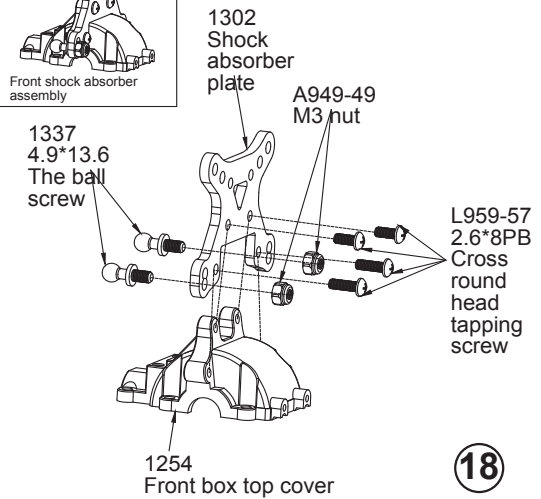

Central drive shaft assembly

14

Left rear wheel seat assembly

15

Right rear wheel seat assembly

16

17

Front shock absorber assembly

18

Front right steering seat assembly

0102
2.5*10PM
Cross round
head machine
tooth screw

19

Front turn left to seat assembly

0102
2.5*10PM
Cross round
head machine
tooth screw

20