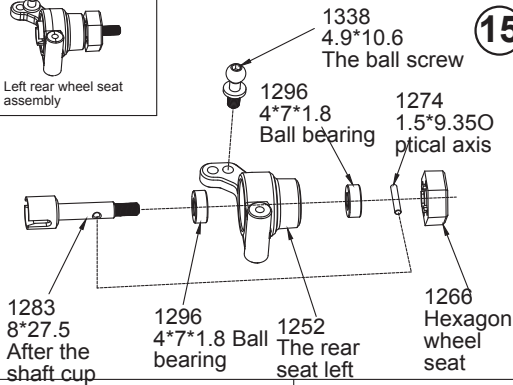

Central drive shaft assembly

14

Left rear wheel seat assembly

15

Right rear wheel seat assembly

16

17

Front shock absorber assembly

18

Front right steering seat assembly

0102
2.5*10PM
Cross round
head machine
tooth screw

19

Front turn left to seat assembly

0102
2.5*10PM
Cross round
head machine
tooth screw

20