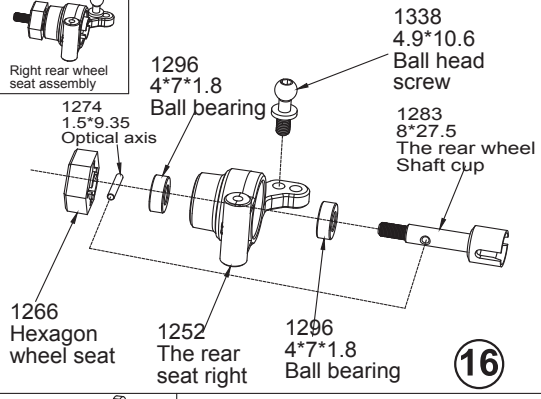

Central drive shaft assembly

14

Left rear wheel seat assembly

15

Right rear wheel seat assembly

16

17

Front shock absorber assembly

18

Front right steering seat assembly

0102
2.5*10PM
Cross round
head machine
tooth screw

19

Front turn left to seat assembly

0102
2.5*10PM
Cross round
head machine
tooth screw

20