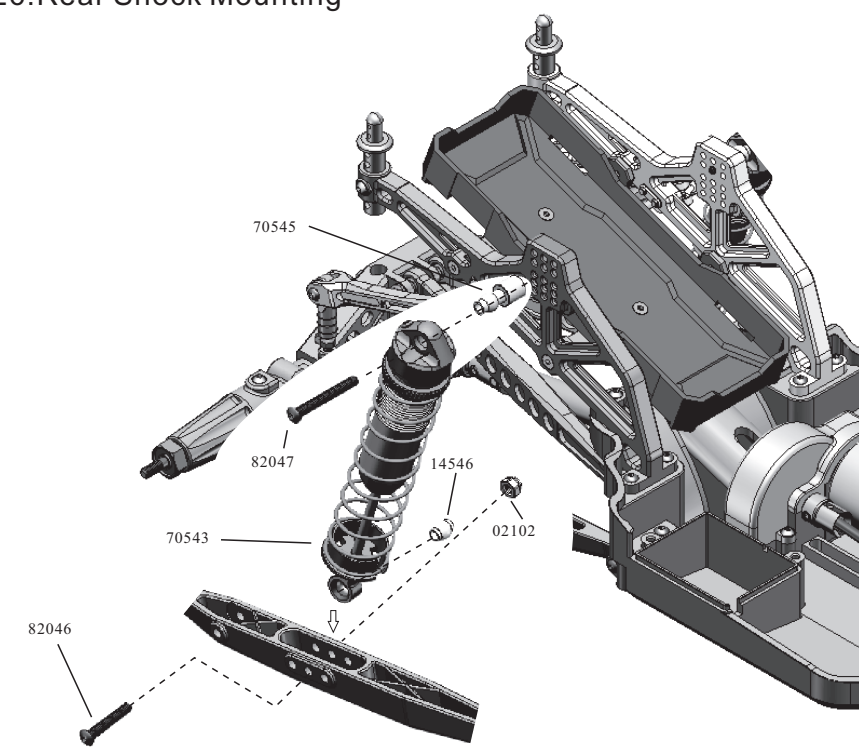

1/8th 4WD Electric Power R/C DESERT TRUCK

Specifications:

LENGTH	WIDTH	HEIGHT	WHEEL BASE	WHEEL TRACK	GROUND CLEARANCE	DIAMETER OF WHEEL	WIDTH OF WHEEL	GEAR RATIO	WEIGHT
510mm	315mm	200mm	355mm	255mm	50mm	140mm	55mm	1:10.9	2900g

1. Differential Assembly

8. Front Drive System

9. Shock Absorber

10. Front Shock

11. LED Light Mounting

12. Front Bumper

13. Rear Gear Box

14. Front Drive Shaft

15. Rear Suspension

16. Battery Tray ①

17. Battery Tray ②

18. Chassis Mounting

19. Battery Tray

20. Motor Mounting

26. Rear Shock Mounting

27. Operation Board

28. Roll Cage

29. Wheels

21. Motor Mount

23. Rear Partial

22. Front Partial

24. Servo

25. Electronic Parts Mounting

30. Wheel Mounting