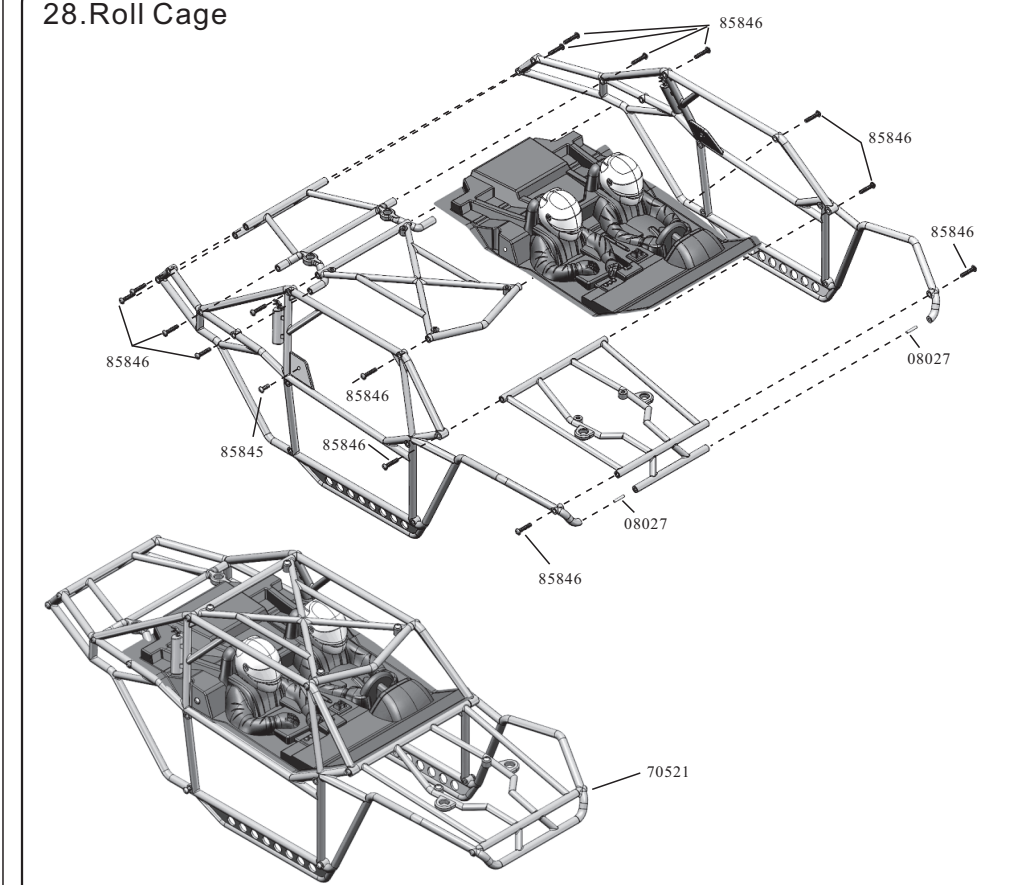

1/8th 4WD Electric Power R/C DESERT TRUCK

Specifications:

LENGTH	WIDTH	HEIGHT	WHEEL BASE	WHEEL TRACK	GROUND CLEARANCE	DIAMETER OF WHEEL	WIDTH OF WHEEL	GEAR RATIO	WEIGHT
510mm	315mm	200mm	355mm	255mm	50mm	140mm	55mm	1:10.9	2900g

15. Rear Suspension

16. Battery Tray ①

17. Battery Tray ②

18. Chassis Mounting

19. Battery Tray

20. Motor Mounting

26. Rear Shock Mounting

27. Operation Board

28. Roll Cage

29. Wheels

21. Motor Mount

23. Rear Partial

22. Front Partial

24. Servo

25. Electronic Parts Mounting

30. Wheel Mounting