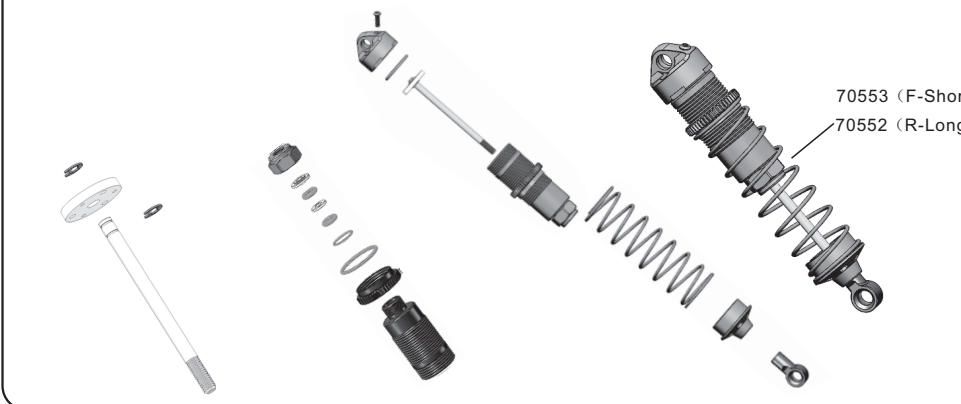

2.Solid Spool Set

3. Gear Box

4. Front Shock Tower

5. Front Suspension(R)

6. Front Suspension(L)

7. Servo Save

Spare Part

02102-Nylon Nut M3	02099-Grub Hex. Screw M4*4	70129-Flange M4 Lock Nut	60242-Steering Shaft Bush	02100-Wheel Hex
14546-Shock Pivot Ball	70127-E-Clip Ø(2.5)	50043-E-Clips Ø4mm	02053-Body Clip	08027-Pin 2*10mm
85845-Cap Head Hex Self-Tapping Screw 3*8 4P	65119-Cap Head Hex Self-Tapping Screw 3*10 10P	85843-Cap Head Hex Self-Tapping Screw 3*12 4P	85846-Cap Head Hex Self-Tapping Screw 3*14 4P	14585-Cap Head Hex Machine Screw 2*6 8P
14586-Cap Head Hex Machine Screw 3*6 2P	50100-Cap Head Hex Machine Screw 3*10 8P	70547-Cap Head Hex Machine Screw 3*16 6P	82046-Cap Head Hex Machine Screw 3*18 10P	70548-Cap Head Hex Machine Screw 3*22 4P
82047-Cap Head Hex Machine Screw 3*25 4P	70549-Front Lower Suspension Arm Screws 3*30 3P	70132-Flat Head Hex Self-Tapping Screw 3*8 10P	85837-Flat Head Hex Self-Tapping Screw 3*10 12P	85825-Flat Head Hex Machine Screw 3*10 4P
70550-Flat Head Hex Machine Screw 3*16 4P	30719-Battery Ni-MH (7.2V 3000mAh)	03064-ESC (40A)	13825-Motor (Rc550) -8517	03205-Lipo Battery 7.4V 3500mAh (Optional)
37022-Brushless ESC (Optional 60A)	03302-Brushless Motor 3300KV (Optional)	SP15002-Servo 15kg	02524-Solid Spool Set(Rear)	

Upgradable Optionals

705001-Front Bumper Brace	705002-Rear Lower Link	705003-Front Lower Link	705004-Rear Link Mount A	70513-Rear Link Mount B
705006-Shock Tower	705007-Front Upper Top Plate	705008-Rear Shaft Mount	705009-Steering Mount L/R(Optional)	705010-Steering Mount
705011-Motor Mount	705012-Steering Sway Arm Assembly	705013-Rear Axle Mount	705014-Rear Car Box	705015-Front Lower Suspension Arm L/R
705016-Drive Shaft	108837-Aluminum Body Post -4P(truck)	701005-Radio Tray Holder	102048-Aluminum Nut M3	102049-Aluminum Nut M4

1. Differential Assembly

8. Front Drive System

9. Shock Absorber

10. Front Shock

11. LED Light Mounting

12. Front Bumper

13. Rear Gear Box

14. Front Drive Shaft