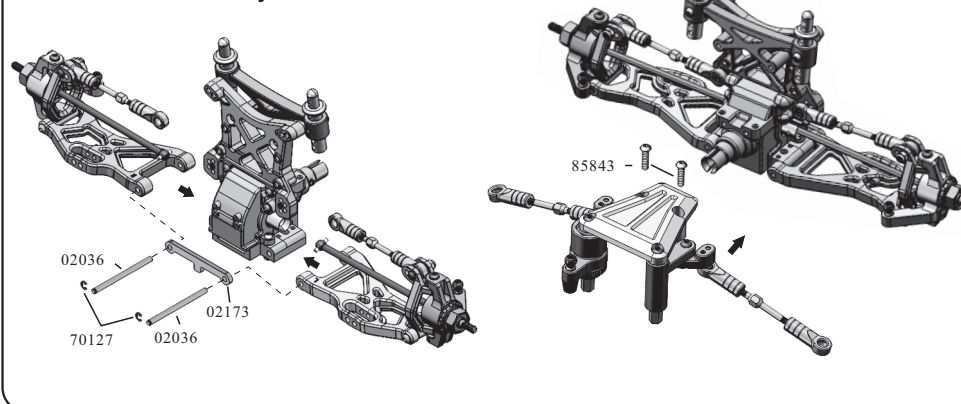

8. Front Drive System