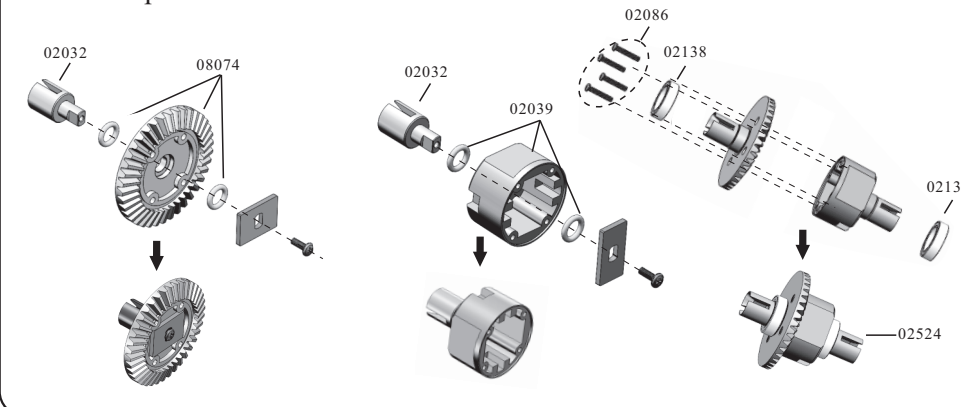

Spare Part

70535-Clear Body	70537-Motor Mount	70538-Centre Dogbone (100MM)	70539-Rear Shaft	70540-Medium Shafts
70541-CVA Shafts	70542-Front Shock Absorber(Short)	70543-Rear Shock Absorber(Long)	70544-Ball Head Of Front Shock (5MM)	70545-Ball Head Of Rear Shock (7MM)
70546-Shock Ball Head	70107-Steering Sway Arm Assembly	70105-LED Light Clip (Optional)	70123-Servo Saver Assembly	70124-Steering Post
06161-Pinion Gear(18T)	70128-Battery Strap 250mm	06045-Front Gear Box Housing	03013-Radio Tray Holder	02039-Differential Box (With 2 Rings & Steel Washers)
02024-Diff Gear Complete(Front)	02030-Drive Gear	08074-Crown Gear(38T) (Coper infiltration)	02066-Diff.Pinions+ Bevel Gears+Pin	02032-Universal Joint Cup C
02016-Universal Joint Cup B+Grub Screw	60298-Servo Arm	14559-Ball Bearing Ø8*5*2.5	02138-Ball Bearing Ø15*10*4	02139-Ball Bearing Ø10*5*4
02080-Oil Bearing Ø5*10*4	02079-Oil Bearing Ø15*10*4	02173-Suspension Arm	02036-3*44mm Front Suspension Arm Pin A	60240-Ball Head Screws 5.8mm

2.Solid Spool Set