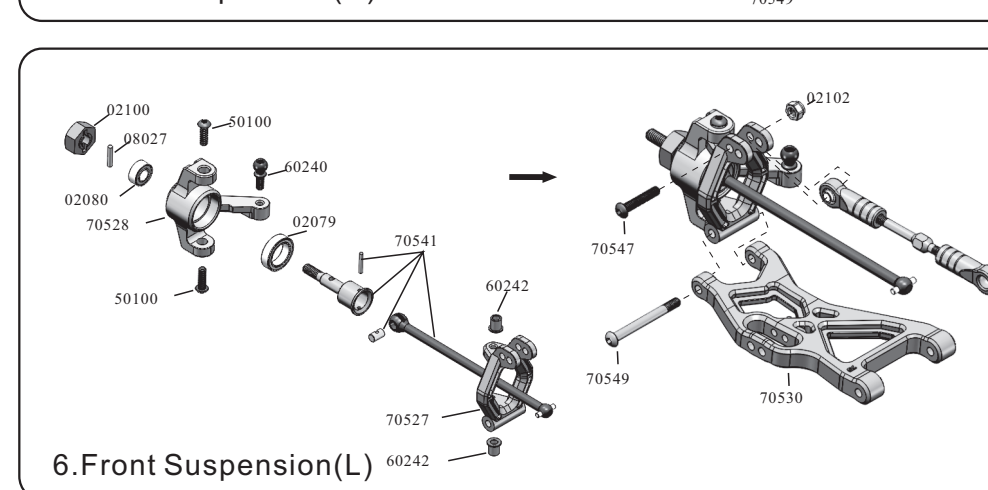

2.Solid Spool Set

3. Gear Box

4. Front Shock Tower

5. Front Suspension(R)

6. Front Suspension(L)

7. Servo Save

Spare Part

02102-Nylon Nut M3	02099-Grub Hex. Screw M4*4	70129-Flange M4 Lock Nut	60242-Steering Shaft Bush	02100-Wheel Hex
14546-Shock Pivot Ball	70127-E-Clip Ø(2.5)	50043-E-Clips Ø4mm	02053-Body Clip	08027-Pin 2*10mm
85845-Cap Head Hex Self-Tapping Screw 3*8 4P	65119-Cap Head Hex Self-Tapping Screw 3*10 10P	85843-Cap Head Hex Self-Tapping Screw 3*12 4P	85846-Cap Head Hex Self-Tapping Screw 3*14 4P	14585-Cap Head Hex Machine Screw 2*6 8P
14586-Cap Head Hex Machine Screw 3*6 2P	50100-Cap Head Hex Machine Screw 3*10 8P	70547-Cap Head Hex Machine Screw 3*16 6P	82046-Cap Head Hex Machine Screw 3*18 10P	70548-Cap Head Hex Machine Screw 3*22 4P
82047-Cap Head Hex Machine Screw 3*25 4P	70549-Front Lower Suspension Arm Screws 3*30 3P	70132-Flat Head Hex Self-Tapping Screw 3*8 10P	85837-Flat Head Hex Self-Tapping Screw 3*10 12P	85825-Flat Head Hex Machine Screw 3*10 4P
70550-Flat Head Hex Machine Screw 3*16 4P	30719-Battery Ni-MH (7.2V 3000mAh)	03064-ESC (40A)	13825-Motor (Rc550) -8517	03205-Lipo Battery 7.4V 3500mAh (Optional)
37022-Brushless ESC (Optional 60A)	03302-Brushless Motor 3300KV (Optional)	SP15002-Servo 15kg	02524-Solid Spool Set(Rear)	