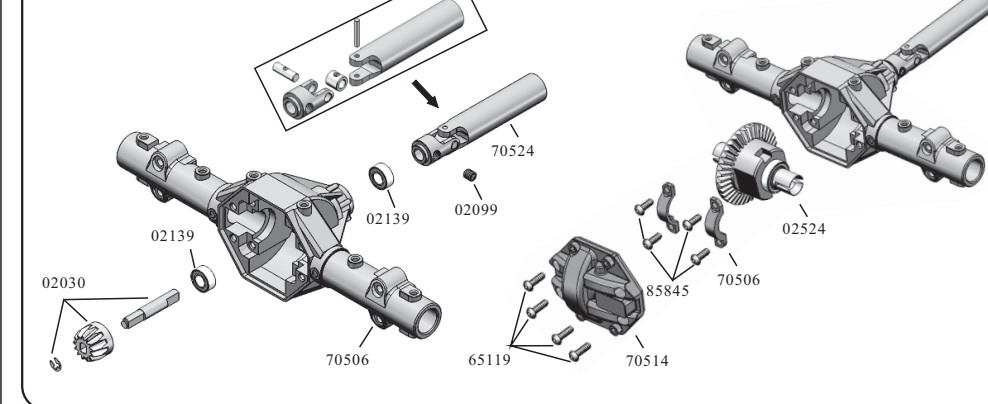

1/8th 4WD Electric Power R/C DESERT TRUCK

Specifications:

LENGTH	WIDTH	HEIGHT	WHEEL BASE	WHEEL TRACK	GROUND CLEARANCE	DIAMETER OF WHEEL	WIDTH OF WHEEL	GEAR RATIO	WEIGHT
510mm	315mm	200mm	355mm	255mm	50mm	140mm	55mm	1:10.9	2900g

1. Differential Assembly

8. Front Drive System

9. Shock Absorber

10. Front Shock

11. LED Light Mounting

12. Front Bumper

13. Rear Gear Box

14. Front Drive Shaft

15. Rear Suspension

16. Battery Tray ①

17. Battery Tray ②

18. Chassis Mounting

19. Battery Tray

20. Motor Mounting

26. Rear Shock Mounting

27. Operation Board