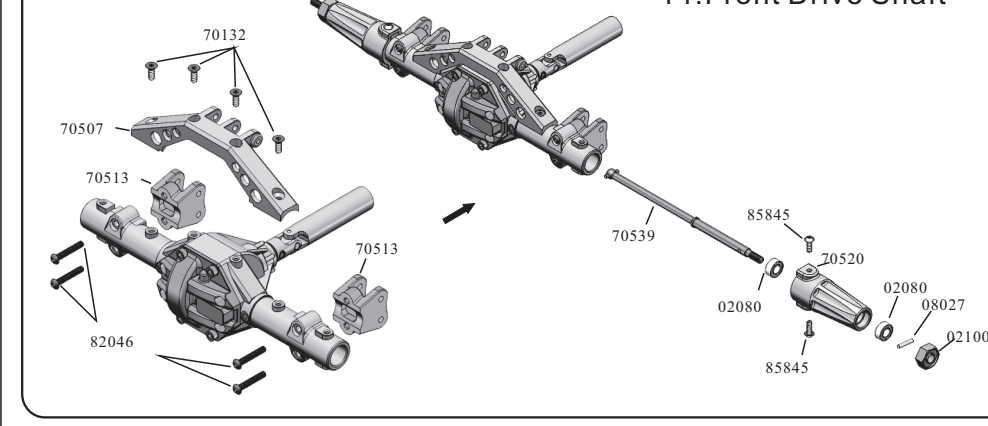

1/8th 4WD Electric Power R/C DESERT TRUCK

Specifications:

LENGTH	WIDTH	HEIGHT	WHEEL BASE	WHEEL TRACK	GROUND CLEARANCE	DIAMETER OF WHEEL	WIDTH OF WHEEL	GEAR RATIO	WEIGHT
510mm	315mm	200mm	355mm	255mm	50mm	140mm	55mm	1:10.9	2900g

1. Differential Assembly

8. Front Drive System

9. Shock Absorber

10. Front Shock

11. LED Light Mounting

12. Front Bumper

13. Rear Gear Box

14. Front Drive Shaft

15. Rear Suspension

16. Battery Tray ①

17. Battery Tray ②

18. Chassis Mounting

19. Battery Tray

20. Motor Mounting

26. Rear Shock Mounting

27. Operation Board