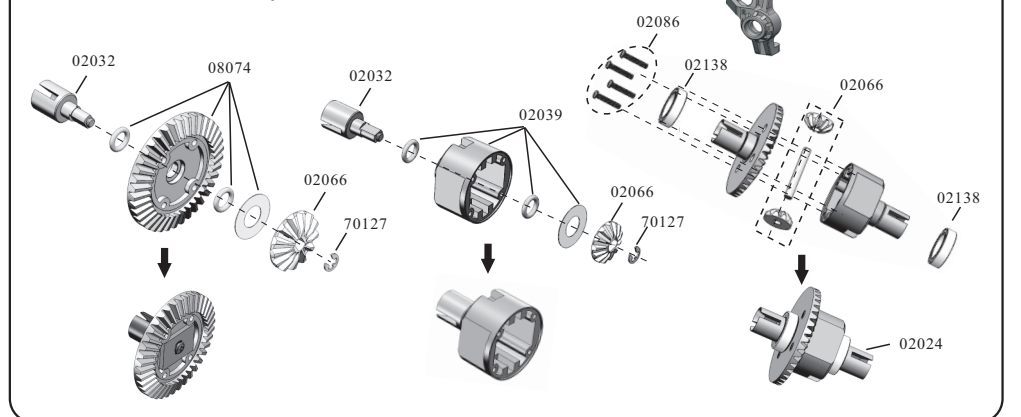

18. Chassis Mounting

1. Differential Assembly