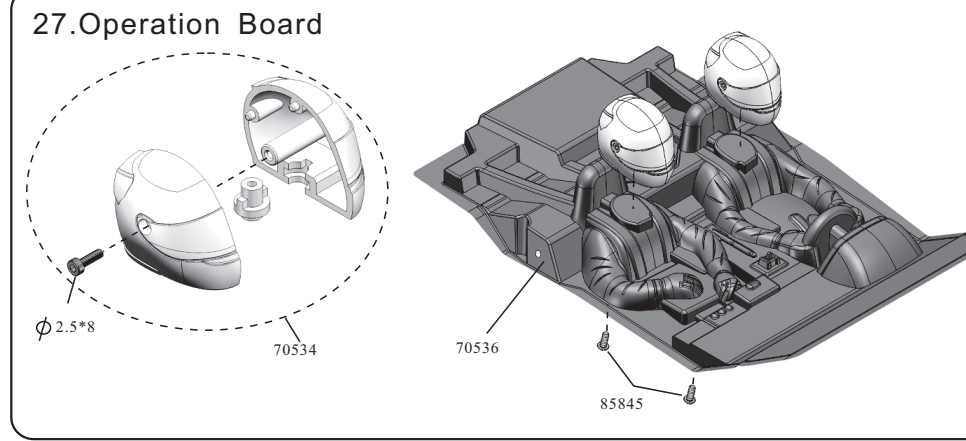

1/8th 4WD Electric Power R/C DESERT TRUCK

Specifications:

LENGTH	WIDTH	HEIGHT	WHEEL BASE	WHEEL TRACK	GROUND CLEARANCE	DIAMETER OF WHEEL	WIDTH OF WHEEL	GEAR RATIO	WEIGHT
510mm	315mm	200mm	355mm	255mm	50mm	140mm	55mm	1:10.9	2900g

1. Differential Assembly

8. Front Drive System

9. Shock Absorber

10. Front Shock

11. LED Light Mounting

12. Front Bumper

13. Rear Gear Box

14. Front Drive Shaft

15. Rear Suspension

16. Battery Tray ①

17. Battery Tray ②

18. Chassis Mounting

19. Battery Tray

20. Motor Mounting

26. Rear Shock Mounting

27. Operation Board

28. Roll Cage

29. Wheels

21. Motor Mount

23. Rear Partial

22. Front Partial

24. Servo

25. Electronic Parts Mounting

30. Wheel Mounting