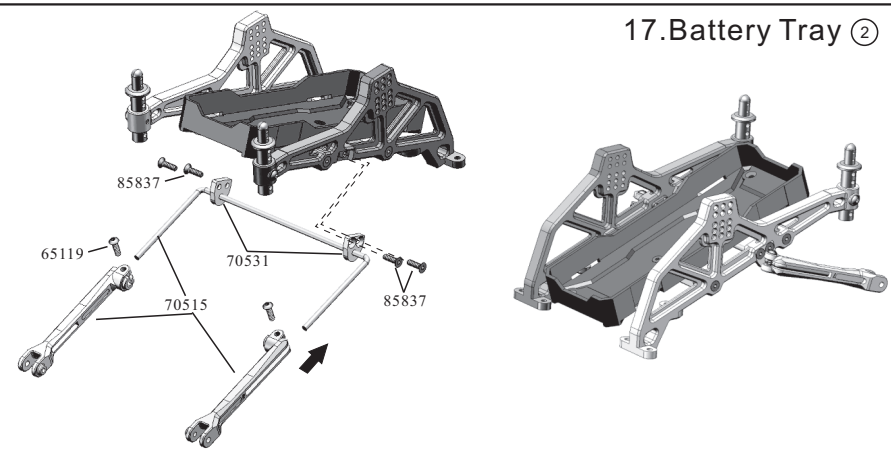

Upgradable Optionals

705001-Front Bumper Brace	705002-Rear Lower Link	705003-Front Lower Link	705004-Rear Link Mount A	70513-Rear Link Mount B
705006-Shock Tower	705007-Front Upper Top Plate	705008-Rear Shaft Mount	705009-Steering Mount L/R(Optional)	705010-Steering Mount
705011-Motor Mount	705012-Steering Sway Arm Assembly	705013-Rear Axle Mount	705014-Rear Car Box	705015-Front Lower Suspension Arm L/R
705016-Drive Shaft	108837-Aluminum Body Post -4P(truck)	701005-Radio Tray Holder	102048-Aluminum Nut M3	102049-Aluminum Nut M4

1. Differential Assembly

8. Front Drive System

9. Shock Absorber

10. Front Shock

11. LED Light Mounting

12. Front Bumper

13. Rear Gear Box

14. Front Drive Shaft

15. Rear Suspension

16. Battery Tray ①

17. Battery Tray ②

18. Chassis Mounting

19. Battery Tray

20. Motor Mounting

26. Rear Shock Mounting

27. Operation Board