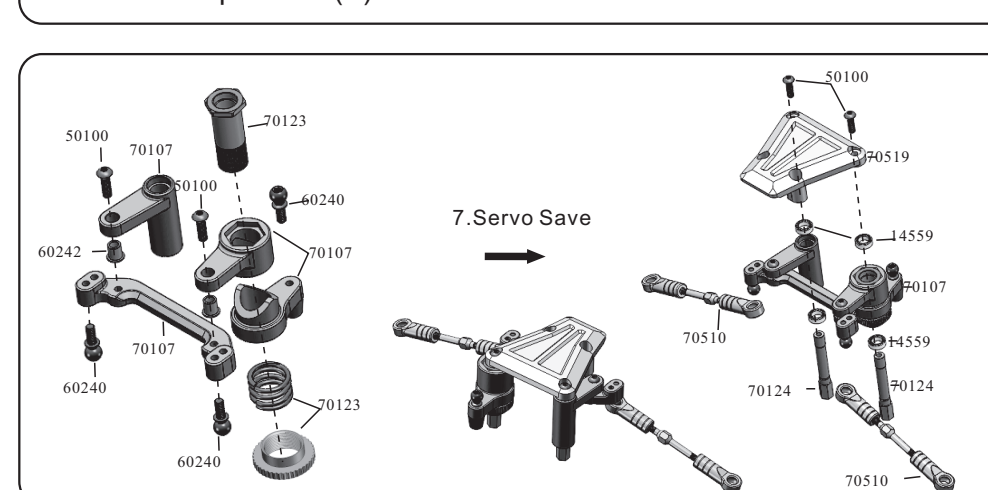

1/8th 4WD Electric Power R/C DESERT TRUCK

Specifications:

LENGTH	WIDTH	HEIGHT	WHEEL BASE	WHEEL TRACK	GROUND CLEARANCE	DIAMETER OF WHEEL	WIDTH OF WHEEL	GEAR RATIO	WEIGHT
510mm	315mm	200mm	355mm	255mm	50mm	140mm	55mm	1:10.9	2900g

2.Solid Spool Set

3. Gear Box

4. Front Shock Tower

5. Front Suspension(R)

6. Front Suspension(L)

7. Servo Save

Spare Part

02102-Nylon Nut M3	02099-Grub Hex. Screw M4*4	70129-Flange M4 Lock Nut	60242-Steering Shaft Bush	02100-Wheel Hex
14546-Shock Pivot Ball	70127-E-Clip Ø(2.5)	50043-E-Clips Ø4mm	02053-Body Clip	08027-Pin 2*10mm
85845-Cap Head Hex Self-Tapping Screw 3*8 4P	65119-Cap Head Hex Self-Tapping Screw 3*10 10P	85843-Cap Head Hex Self-Tapping Screw 3*12 4P	85846-Cap Head Hex Self-Tapping Screw 3*14 4P	14585-Cap Head Hex Machine Screw 2*6 8P
14586-Cap Head Hex Machine Screw 3*6 2P	50100-Cap Head Hex Machine Screw 3*10 8P	70547-Cap Head Hex Machine Screw 3*16 6P	82046-Cap Head Hex Machine Screw 3*18 10P	70548-Cap Head Hex Machine Screw 3*22 4P
82047-Cap Head Hex Machine Screw 3*25 4P	70549-Front Lower Suspension Arm Screws 3*30 3P	70132-Flat Head Hex Self-Tapping Screw 3*8 10P	85837-Flat Head Hex Self-Tapping Screw 3*10 12P	85825-Flat Head Hex Machine Screw 3*10 4P
70550-Flat Head Hex Machine Screw 3*16 4P	30719-Battery Ni-MH (7.2V 3000mAh)	03064-ESC (40A)	13825-Motor (Rc550) -8517	03205-Lipo Battery 7.4V 3500mAh (Optional)
37022-Brushless ESC (Optional 60A)	03302-Brushless Motor 3300KV (Optional)	SP15002-Servo 15kg	02524-Solid Spool Set(Rear)	