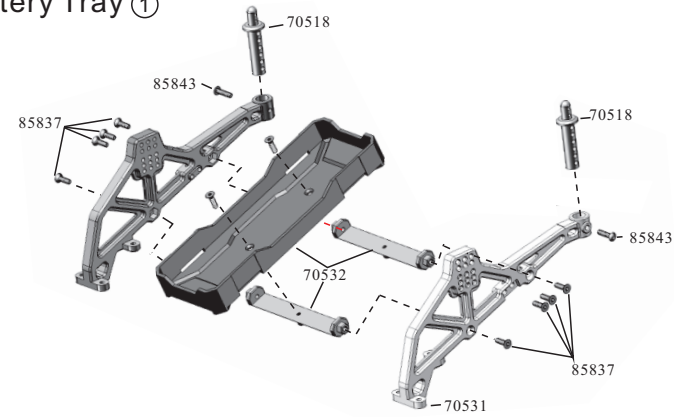

1/8th 4WD Electric Power R/C DESERT TRUCK

Specifications:

LENGTH	WIDTH	HEIGHT	WHEEL BASE	WHEEL TRACK	GROUND CLEARANCE	DIAMETER OF WHEEL	WIDTH OF WHEEL	GEAR RATIO	WEIGHT
510mm	315mm	200mm	355mm	255mm	50mm	140mm	55mm	1:10.9	2900g

Upgradable Optionals

705001-Front Bumper Brace	705002-Rear Lower Link	705003-Front Lower Link	705004-Rear Link Mount A	70513-Rear Link Mount B
705006-Shock Tower	705007-Front Upper Top Plate	705008-Rear Shaft Mount	705009-Steering Mount L/R(Optional)	705010-Steering Mount
705011-Motor Mount	705012-Steering Sway Arm Assembly	705013-Rear Axle Mount	705014-Rear Car Box	705015-Front Lower Suspension Arm L/R
705016-Drive Shaft	108837-Aluminum Body Post -4P(truck)	701005-Radio Tray Holder	102048-Aluminum Nut M3	102049-Aluminum Nut M4

1. Differential Assembly

8. Front Drive System

9. Shock Absorber

10. Front Shock

11. LED Light Mounting

12. Front Bumper

13. Rear Gear Box

14. Front Drive Shaft

15. Rear Suspension

16. Battery Tray ①

17. Battery Tray ②

18. Chassis Mounting

19. Battery Tray

20. Motor Mounting

26. Rear Shock Mounting

27. Operation Board