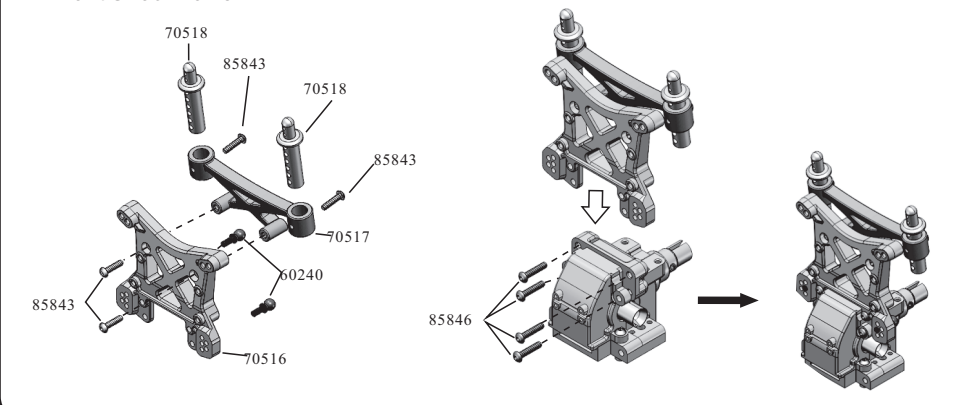

4. Front Shock Tower