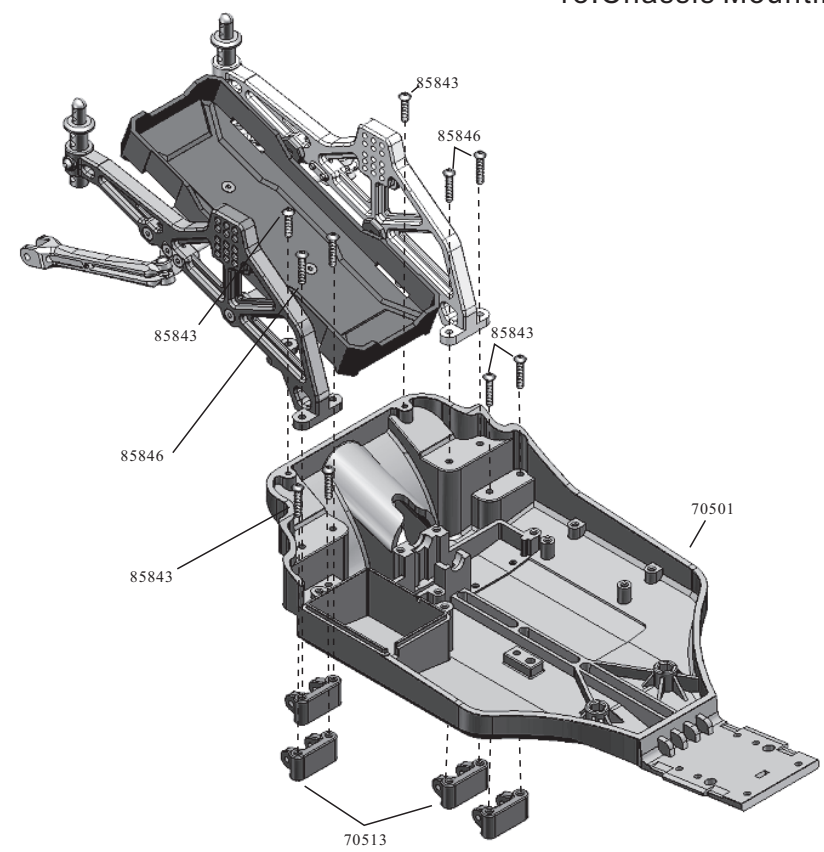

1/8th 4WD Electric Power R/C DESERT TRUCK

Specifications:

LENGTH	WIDTH	HEIGHT	WHEEL BASE	WHEEL TRACK	GROUND CLEARANCE	DIAMETER OF WHEEL	WIDTH OF WHEEL	GEAR RATIO	WEIGHT
510mm	315mm	200mm	355mm	255mm	50mm	140mm	55mm	1:10.9	2900g

1. Differential Assembly

8. Front Drive System

9. Shock Absorber

10. Front Shock

11. LED Light Mounting

12. Front Bumper

13. Rear Gear Box

14. Front Drive Shaft

15. Rear Suspension

16. Battery Tray ①

17. Battery Tray ②

18. Chassis Mounting

19. Battery Tray

20. Motor Mounting

26. Rear Shock Mounting

27. Operation Board

28. Roll Cage

29. Wheels

21. Motor Mount

23. Rear Partial

22. Front Partial

24. Servo

25. Electronic Parts Mounting

30. Wheel Mounting