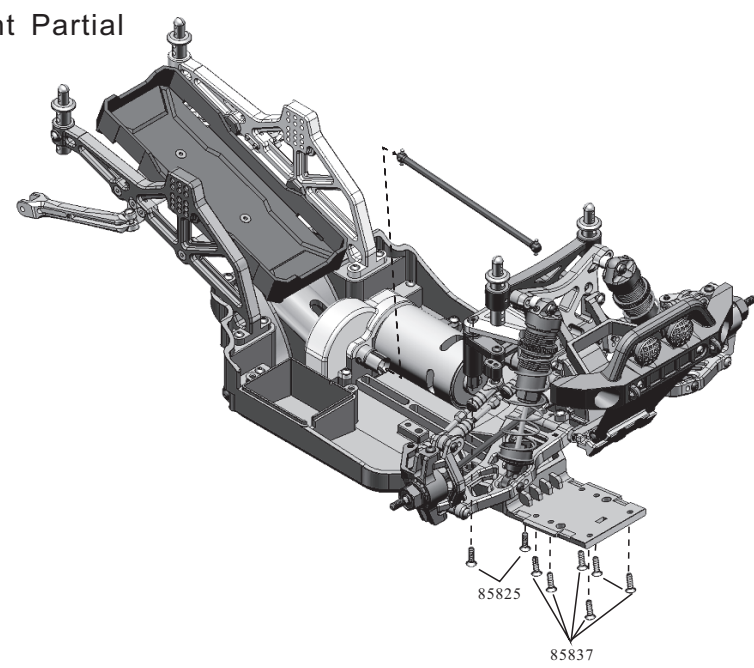

1/8th 4WD Electric Power R/C DESERT TRUCK

Specifications:

LENGTH	WIDTH	HEIGHT	WHEEL BASE	WHEEL TRACK	GROUND CLEARANCE	DIAMETER OF WHEEL	WIDTH OF WHEEL	GEAR RATIO	WEIGHT
510mm	315mm	200mm	355mm	255mm	50mm	140mm	55mm	1:10.9	2900g

15. Rear Suspension

16. Battery Tray ①

17. Battery Tray ②

18. Chassis Mounting

19. Battery Tray

20. Motor Mounting

26. Rear Shock Mounting

27. Operation Board

28. Roll Cage

29. Wheels

21. Motor Mount

23. Rear Partial

22. Front Partial

24. Servo

25. Electronic Parts Mounting

30. Wheel Mounting

32. Body Mounting

31. Battery Mounting

33. Body Mounting