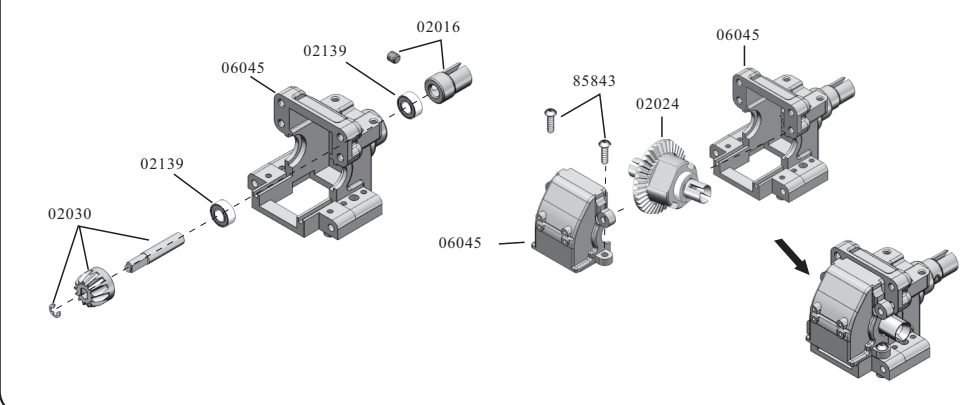

1/8th 4WD Electric Power R/C DESERT TRUCK

Specifications:

LENGTH	WIDTH	HEIGHT	WHEEL BASE	WHEEL TRACK	GROUND CLEARANCE	DIAMETER OF WHEEL	WIDTH OF WHEEL	GEAR RATIO	WEIGHT
510mm	315mm	200mm	355mm	255mm	50mm	140mm	55mm	1:10.9	2900g

Spare Part

70501-Chassis	70502-Receiver Box Case	70503-Motor Cover	70504-Front Bumper	70505-Front Bumper Brace
70522-Bumper Mount	70507-Rear Axle Mount	70508-Rear Lower Link	70509-Front Lower Link	70510-Rod End Pin
70511-Link Rod End	70512-Rear Link Mount A	70513-Rear Link Mount B	70514-Rear Car Box	70515-Sway Bar
70516-Shock Tower	70517-Front Body Post	70518-Body Post	70519-Front Upper Top Plate	70520-Rear Shaft Mount Plate
70521-Roll Cage	70506-Front/Rear Gear Box	70523-Spare Tire Rack	70524-Drive Shaft	70525-Wheel Rim
70526-Tire+Inside Sponge L/R	70527-Wheel Complete L/R	70528-Steering Mount 1/2(Optional)	70529-Steering Mount	70530-Front Lower Suspension Arm L/R
70531-Rear Tower	70532-Battery Box	70533-Main Gear(81T)	70534-Helmet	70536-Operation Board

Spare Part