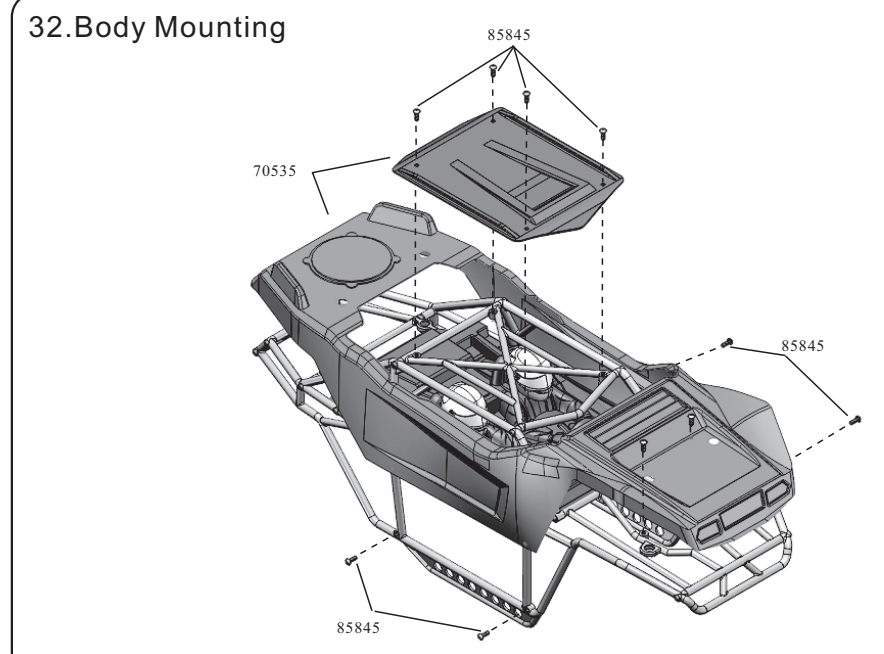

1/8th 4WD Electric Power R/C DESERT TRUCK

Specifications:

LENGTH	WIDTH	HEIGHT	WHEEL BASE	WHEEL TRACK	GROUND CLEARANCE	DIAMETER OF WHEEL	WIDTH OF WHEEL	GEAR RATIO	WEIGHT
510mm	315mm	200mm	355mm	255mm	50mm	140mm	55mm	1:10.9	2900g

15. Rear Suspension

16. Battery Tray ①

17. Battery Tray ②

18. Chassis Mounting

19. Battery Tray

20. Motor Mounting

26. Rear Shock Mounting

27. Operation Board

28. Roll Cage

29. Wheels

21. Motor Mount

23. Rear Partial

22. Front Partial

24. Servo

25. Electronic Parts Mounting

30. Wheel Mounting

32. Body Mounting

31. Battery Mounting

33. Body Mounting