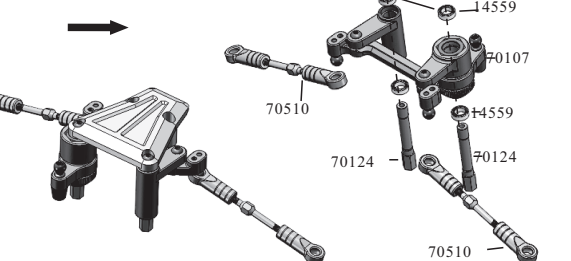

2.Solid Spool Set

3. Gear Box

4. Front Shock Tower

5. Front Suspension(R)

6. Front Suspension(L)

7. Servo Save

Spare Part

02102-Nylon Nut M3	02099-Grub Hex. Screw M4*4	70129-Flange M4 Lock Nut	60242-Steering Shaft Bush	02100-Wheel Hex
14546-Shock Pivot Ball	70127-E-Clip Ø(2.5)	50043-E-Clips Ø4mm	02053-Body Clip	08027-Pin 2*10mm
85845-Cap Head Hex Self-Tapping Screw 3*8 4P	65119-Cap Head Hex Self-Tapping Screw 3*10 10P	85843-Cap Head Hex Self-Tapping Screw 3*12 4P	85846-Cap Head Hex Self-Tapping Screw 3*14 4P	14585-Cap Head Hex Machine Screw 2*6 8P
14586-Cap Head Hex Machine Screw 3*6 2P	50100-Cap Head Hex Machine Screw 3*10 8P	70547-Cap Head Hex Machine Screw 3*16 6P	82046-Cap Head Hex Machine Screw 3*18 10P	70548-Cap Head Hex Machine Screw 3*22 4P
82047-Cap Head Hex Machine Screw 3*25 4P	70549-Front Lower Suspension Arm Screws 3*30 3P	70132-Flat Head Hex Self-Tapping Screw 3*8 10P	85837-Flat Head Hex Self-Tapping Screw 3*10 12P	85825-Flat Head Hex Machine Screw 3*10 4P
70550-Flat Head Hex Machine Screw 3*16 4P	30719-Battery Ni-MH (7.2V 3000mAh)	03064-ESC (40A)	13825-Motor (Rc550) -8517	03205-Lipo Battery 7.4V 3500mAh (Optional)
37022-Brushless ESC (Optional 60A)	03302-Brushless Motor 3300KV (Optional)	SP15002-Servo 15kg	02524-Solid Spool Set(Rear)	